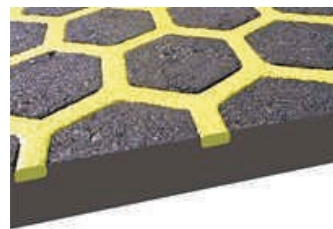

# Decorative Solutions for All Your Asphalt and Concrete Hardscapes

TrafficScapes™ is an Ennis-Flint manufactured portfolio of preformed thermoplastic materials for Decorative Pavement Marking Solutions that are ideal for Municipal Streetscapes and Commercial Parking Lots. They are designed for durability, safety, and aesthetics. TrafficScapes products can improve safety and visibility as well as add complementary accents to your overall streetscape or parking lot design while incorporating regulatory requirements. No worries—you're not forced to sacrifice aesthetic appeal for safety adherence—TrafficScapes™ products provide both!

## Inlaid Decorative Surfacing System for Asphalt

DuraTherm® is a specially-designed preformed thermoplastic material that is inlaid into imprinted asphalt using StreetHeat® asphalt reheating technology.

## Branding, Public Art and Custom Horizontal Surface Wayfinding Signage

Ideal for custom branded parking lot wayfinding, community branding or any other horizontal custom graphic you required. DecoMark® is surface applied and does not alter or impair the substrate. Application does not require expensive capital equipment, customized tools, templates, or grids.